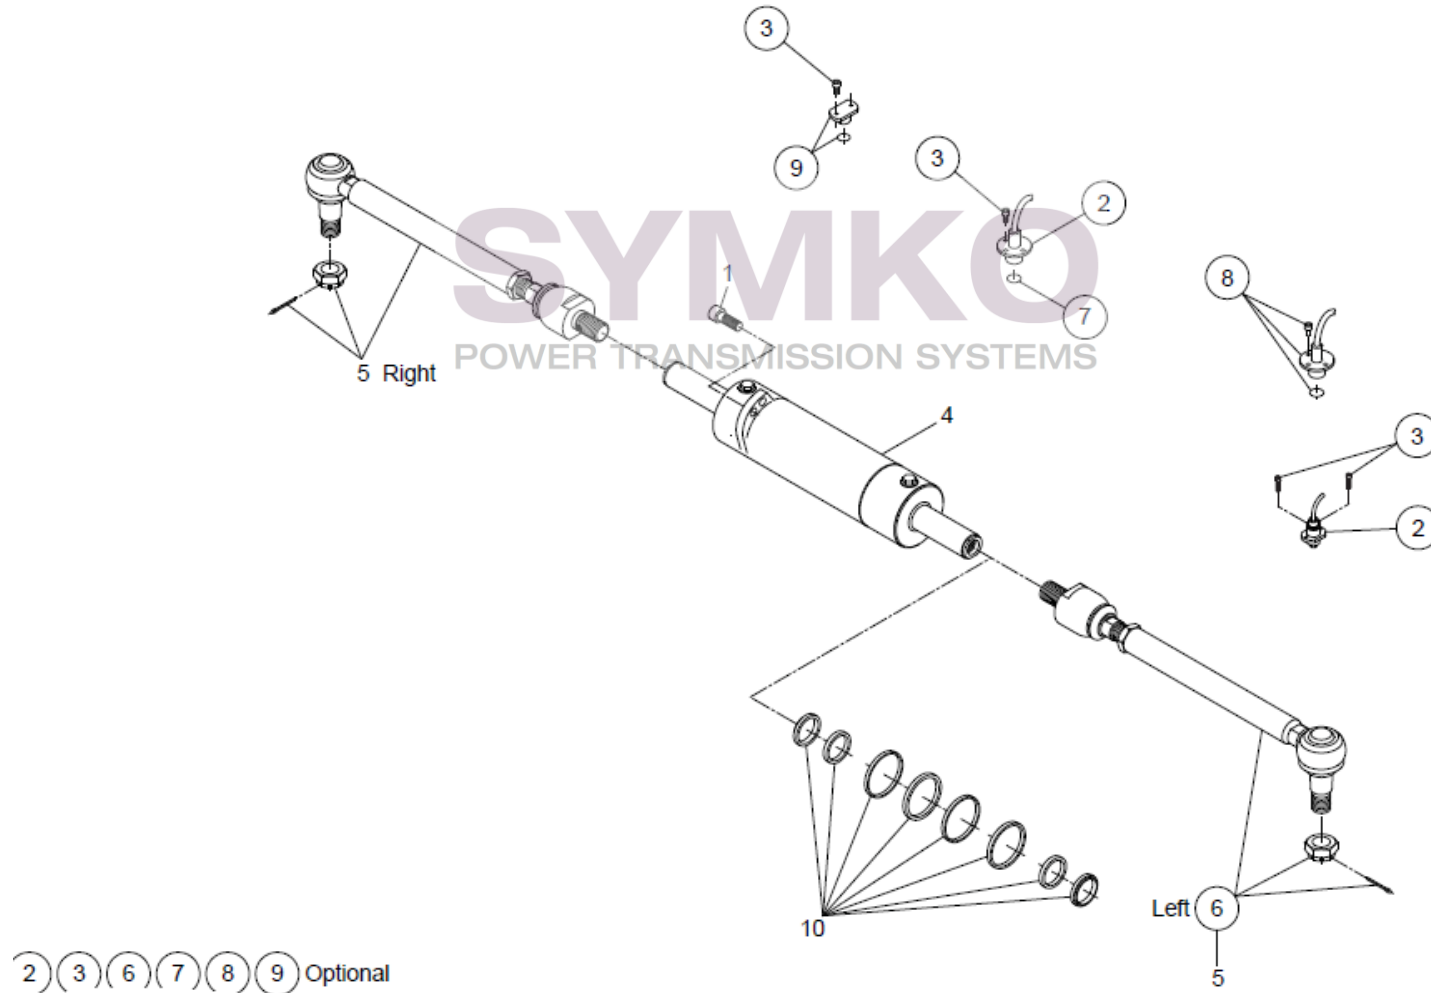

SYMKO

POWER TRANSMISSION SYSTEMS

VUES PONT DANAN° 212-884

Vue N°5

SYMKO – Parc d’activité de Tournebride – 23 Rue de la Guillauderie 44118
LA CHEVROLIERE

Tél : 02 51 70 13 13 - fax : 02 51 70 04 04

contact@symko.fr

www.symko.fr