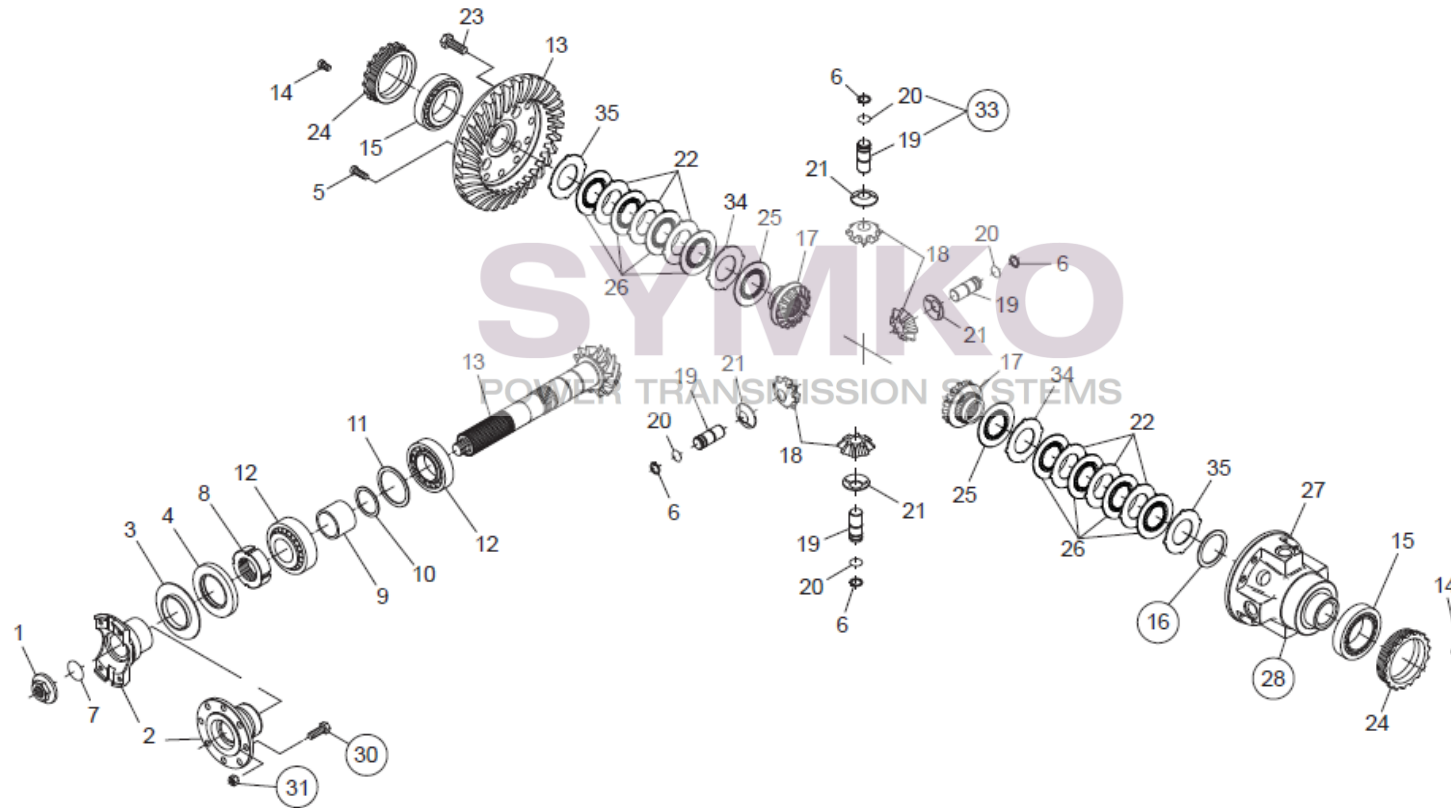

contact@symko.fr

www.symko.fr

SYMKO

POWER TRANSMISSION SYSTEMS

VUES PONT DANAN° 212-884

Vue N°3

16 (30) (31) OPTIONAL

- (28) Kit = 6+16+17+18+19+20+21+22+25+26+27+34+35
- (29) Kit = 22+25+26+34+35
- (32) Kit = 2+3
- (33) Kit = 19+20