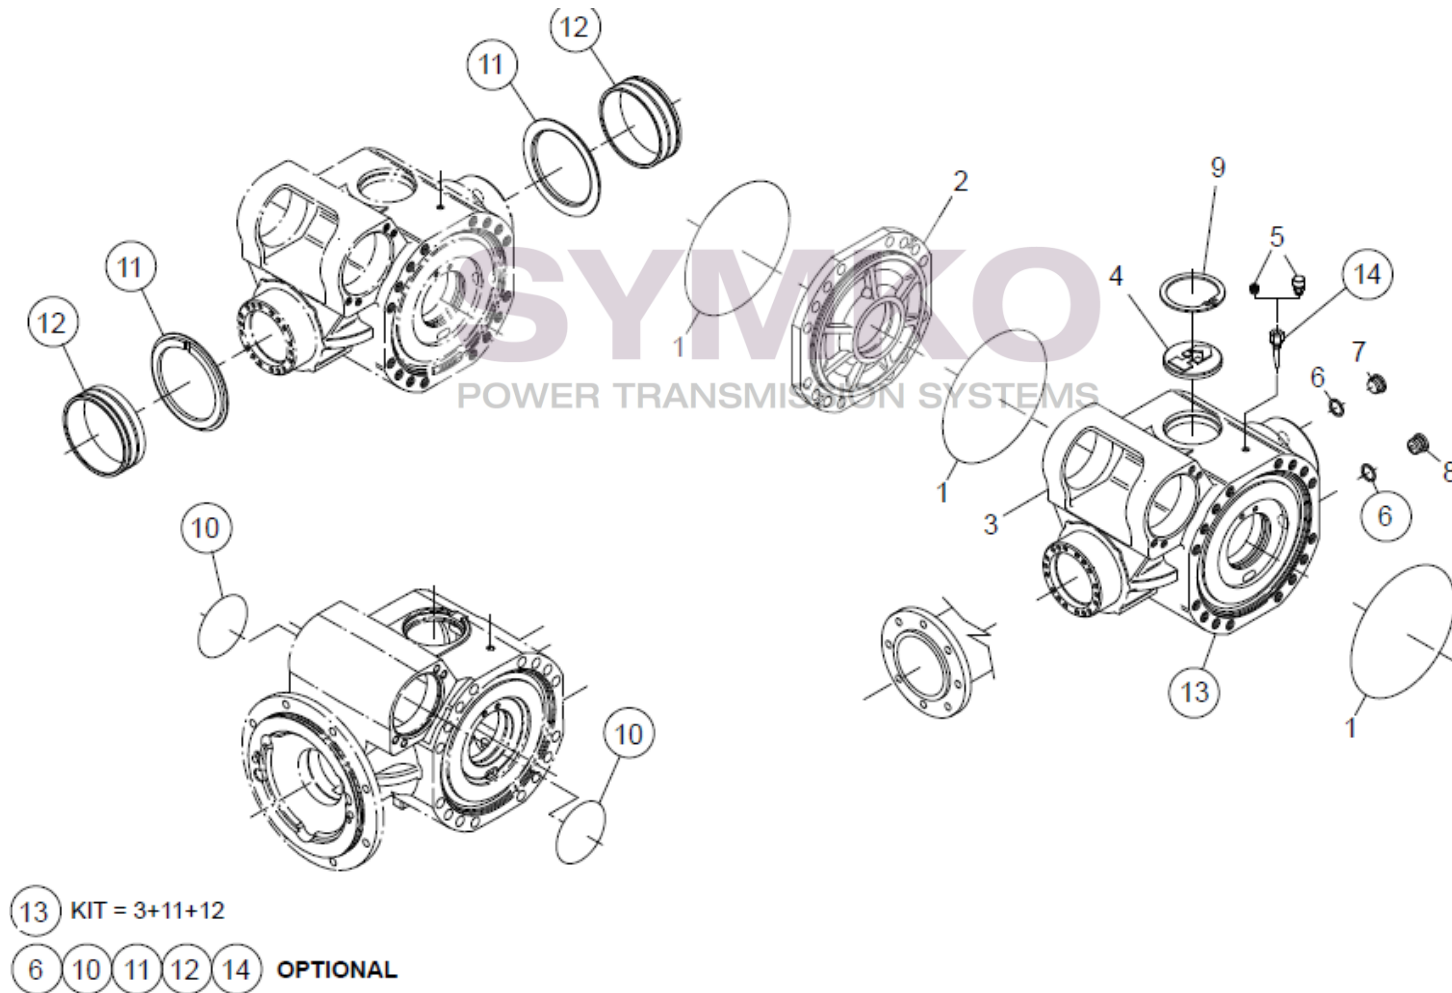

SYMKO

POWER TRANSMISSION SYSTEMS

VUES PONT DANAN° 212-884

Vue N°2

SYMKO – Parc d’activité de Tournebride – 23 Rue de la Guillauderie 44118
LA CHEVROLIERE

Tél : 02 51 70 13 13 - fax : 02 51 70 04 04

contact@symko.fr

www.symko.fr