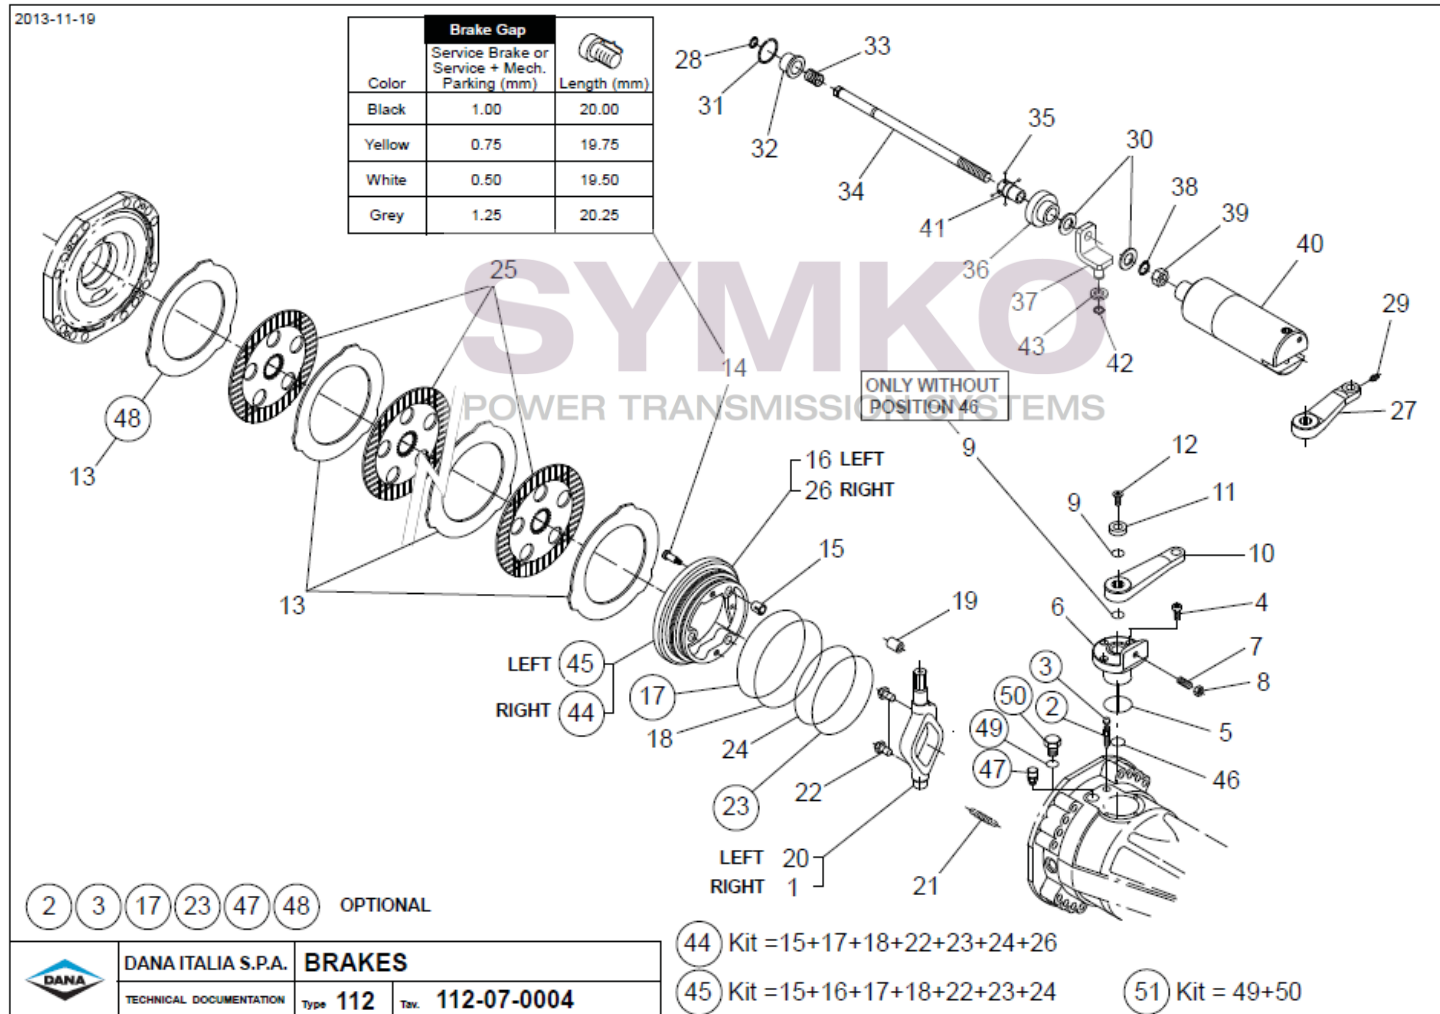

SYMKO

POWER TRANSMISSION SYSTEMS

VUES PONT DANA N° 212-884

Vue N°1

SYMKO – Parc d’activité de Tournebride – 23 Rue de la Guillauderie 44118
LA CHEVROLIERE

Tél : 02 51 70 13 13 - fax : 02 51 70 04 04

contact@symko.fr

www.symko.fr