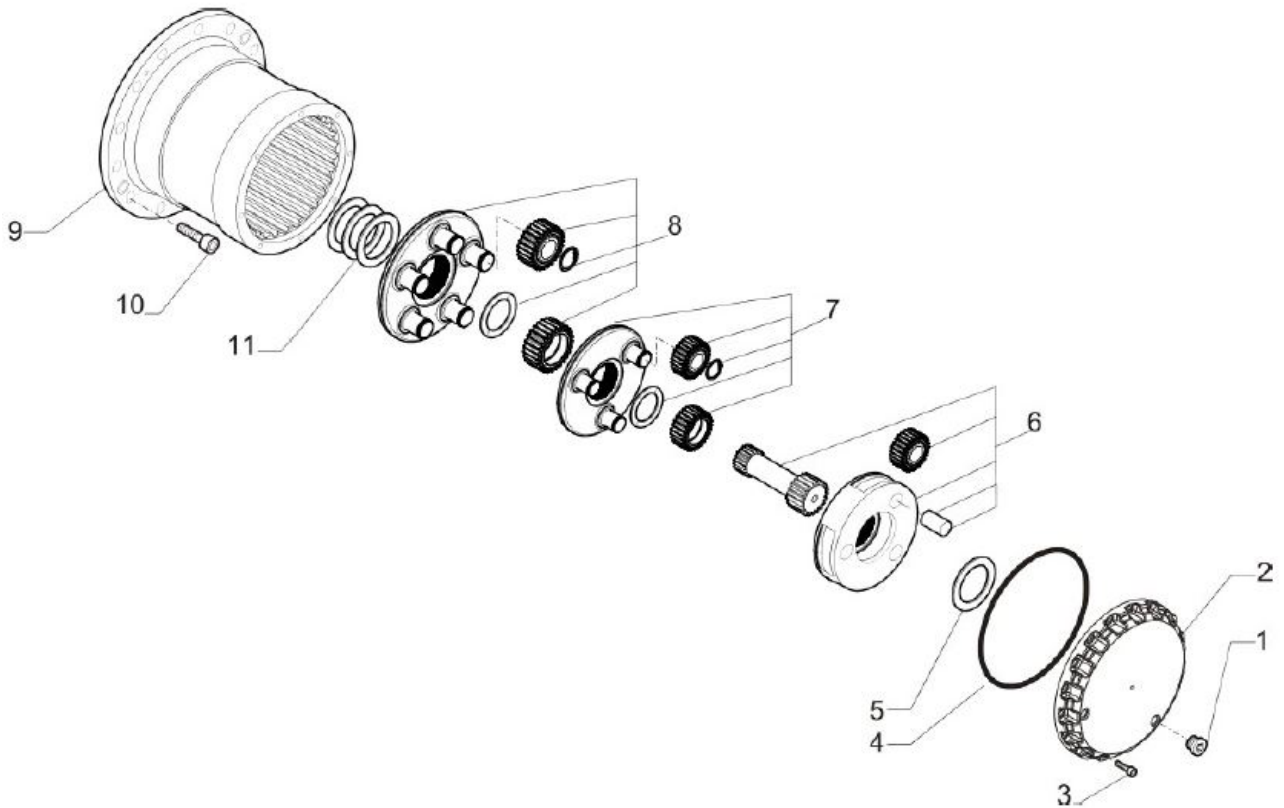

# REDUCTEUR O&K N° 874891

Vue n° 1

DRIVE REF: 874891

Cover and planetary carrier

Vue n° 2

DRIVE REF: 874891

Anelli e cuscinetti