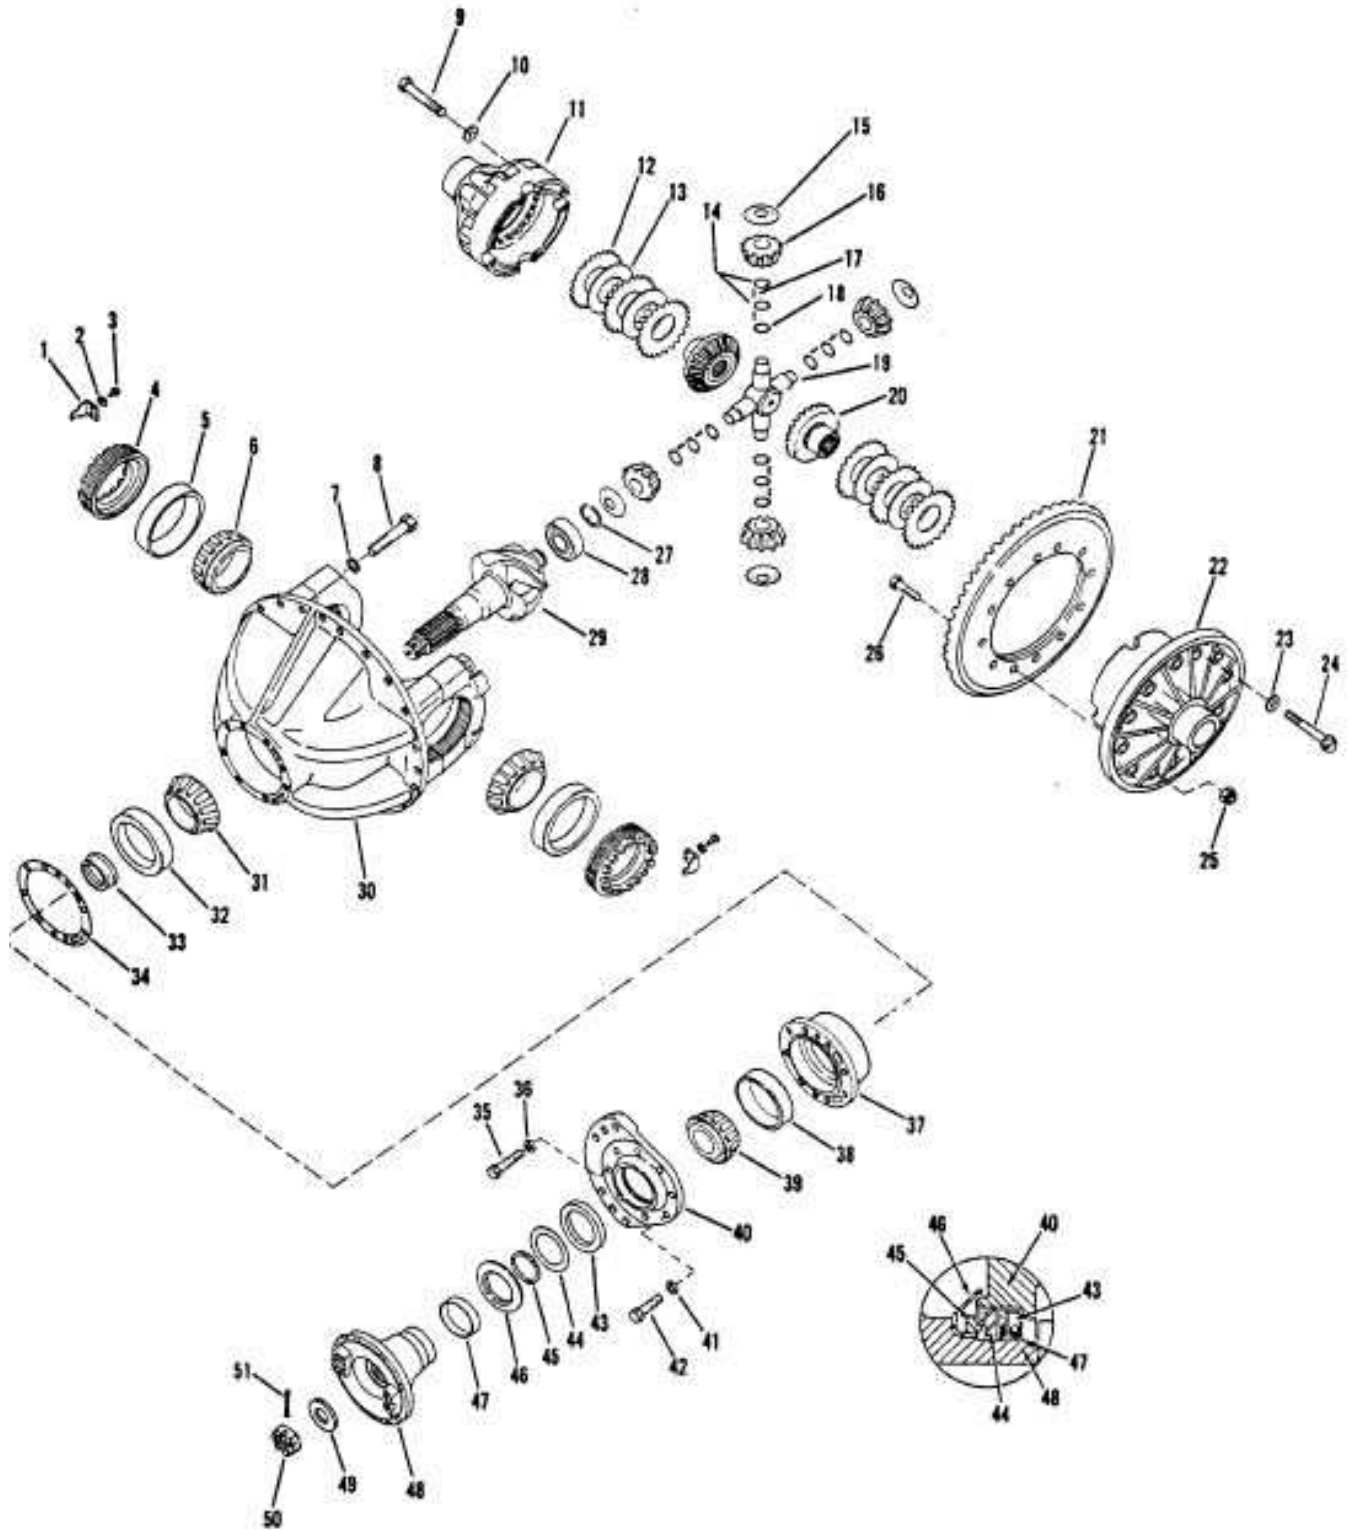

VUES NUES PONT DANA N° 199742 19D4354

Vue n° 1

CLARK-HURTH
COMPONENTS

CLARK-HURTH

COMPONENTS

CLARK-HURTH
COMPONENTS

CLARK-HURTH

COMPONENTS